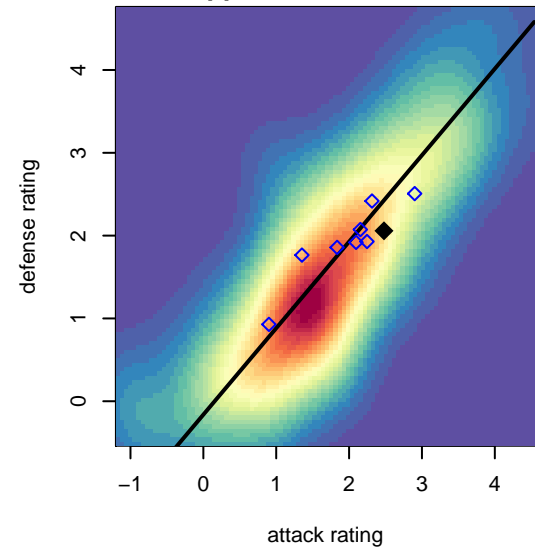

NW Premier FC G99

NW Premier FC
 Auburn, WA
 G99 total strength=1455
 attack=11.93 defense=7.83

alt names used:
 NWPFC
 NWPFC G99
 NORTHWEST PREMIER G99 (WA)

Venues played:
 2014 RVS Classic GU15
 2014 PacNW Winter Classic Premier U15
 2014 WA Cup GU15 Gold/Platinum U15

**attack and defense variance (black dot)
relative to other teams
and top 10 in region**

**attack and defense rating
relative to others at age
and all opponents in last 13 months**

**attack and defense rating
relative to others at age
and all opponents in last 13 months**

Performance relative to 13 month average

Performance relative to 13 month average

Distribution of opponents
 Red = Lose zone, Blue = Win zone, Green = Even
 Black line separates win/lose zones

lot. A=Neither has attack advantage, B=Opponent has both attack and defense advantage, C=Opponent has both attack and defense disadvantage, D=Both have