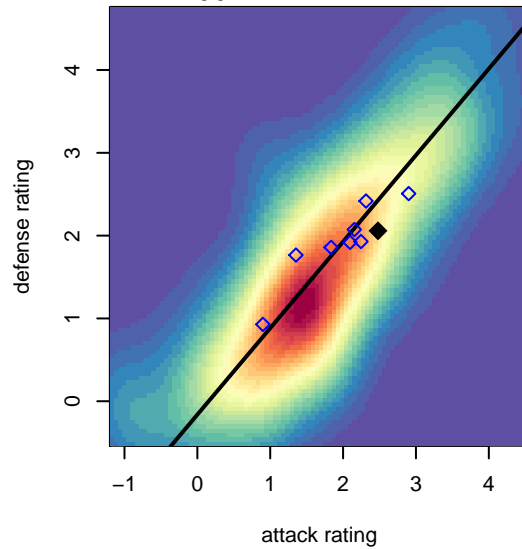

NW Premier FC G99

NW Premier FC
 Auburn, WA
 G99 total strength=1455
 attack=11.93 defense=7.83

alt names used:
 NWPFC
 NWPFC G99
 NORTHWEST PREMIER G99 (WA)

Venues played:
 2014 RVS Classic GU15
 2014 PacNW Winter Classic Premier U15
 2014 WA Cup GU15 Gold/Platinum U15

**attack and defense variance (black dot)
relative to other teams
and top 10 in region**

**attack and defense rating
relative to others at age
and all opponents in last 13 months**

**attack and defense rating
relative to others at age
and all opponents in last 13 months**

Performance relative to 13 month average

Performance relative to 13 month average

Distribution of opponents
 Red = Lose zone, Blue = Win zone, Green = Even
 Black line separates win/lose zones

lot. A=Neither has attack advantage, B=Opponent has both attack and defense advantage, C=Opponent has both attack and defense disadvantage, D=Both have