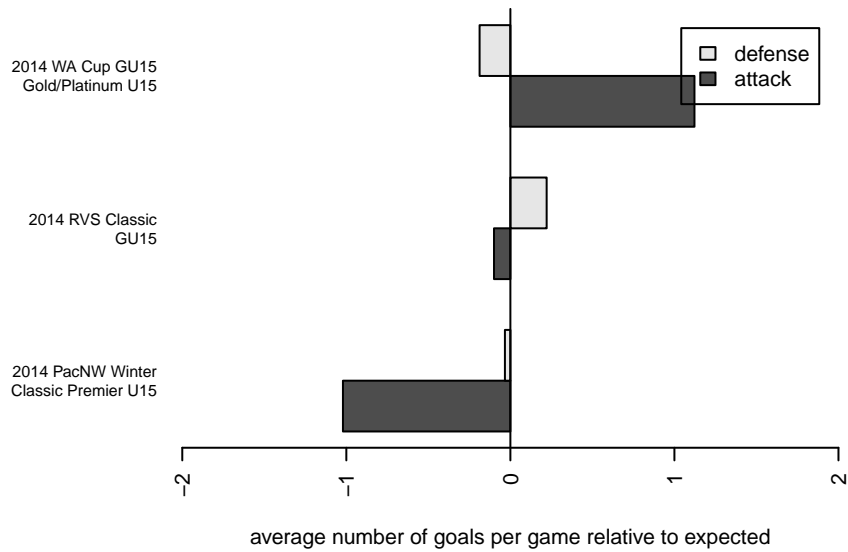

NW Premier FC G99

NW Premier FC
 Auburn, WA
 G99 total strength=1455
 attack=11.93 defense=7.83

alt names used:
 NWPFC
 NWPFC G99
 NORTHWEST PREMIER G99 (WA)

Venues played:
 2014 RVS Classic GU15
 2014 PacNW Winter Classic Premier U15
 2014 WA Cup GU15 Gold/Platinum U15

**attack and defense variance (black dot)
relative to other teams
and top 10 in region**

**attack and defense rating
relative to others at age
and all opponents in last 13 months**

**attack and defense rating
relative to others at age
and all opponents in last 13 months**

Performance relative to 13 month average

Performance relative to 13 month average

Distribution of opponents
 Red = Lose zone, Blue = Win zone, Green = Even
 Black line separates win/lose zones

lot. A=Neither has attack advantage, B=Opponent has both attack and defense advantage, C=Opponent has both attack and defense disadvantage, D=Both have