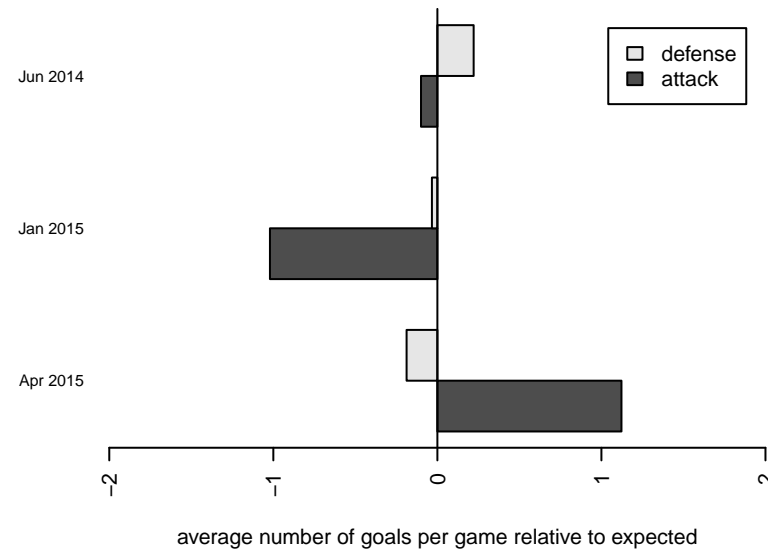

**attack and defense variance (black dot)
relative to other teams
and top 10 in region**

**attack and defense rating
relative to others at age
and all opponents in last 13 months**

**attack and defense rating
relative to others at age
and all opponents in last 13 months**

Performance relative to 13 month average

Performance relative to 13 month average

Distribution of opponents
 Red = Lose zone, Blue = Win zone, Green = Even
 Black line separates win/lose zones

lot. A=Neither has attack advantage, B=Opponent has both attack and defense advantage, C=Opponent has both attack and defense disadvantage, D=Both have