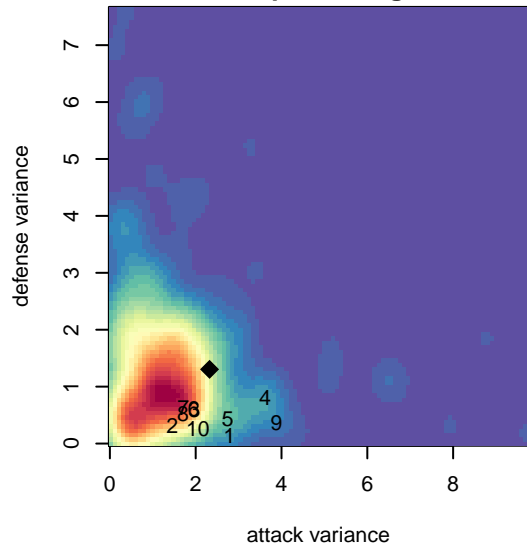

NW Premier FC G99

NW Premier FC
 Auburn, WA
 G99 total strength=1455
 attack=11.93 defense=7.83

alt names used:
 NWPFC
 NWPFC G99
 NORTHWEST PREMIER G99 (WA)

Venues played:
 2014 RVS Classic GU15
 2014 PacNW Winter Classic Premier U15
 2014 WA Cup GU15 Gold/Platinum U15

**attack and defense variance (black dot)
relative to other teams
and top 10 in region**

**attack and defense rating
relative to others at age
and all opponents in last 13 months**

**attack and defense rating
relative to others at age
and all opponents in last 13 months**

Performance relative to 13 month average

Performance relative to 13 month average

Distribution of opponents
 Red = Lose zone, Blue = Win zone, Green = Even
 Black line separates win/lose zones

lot. A=Neither has attack advantage, B=Opponent has both attack and defense advantage, C=Opponent has both attack and defense disadvantage, D=Both have