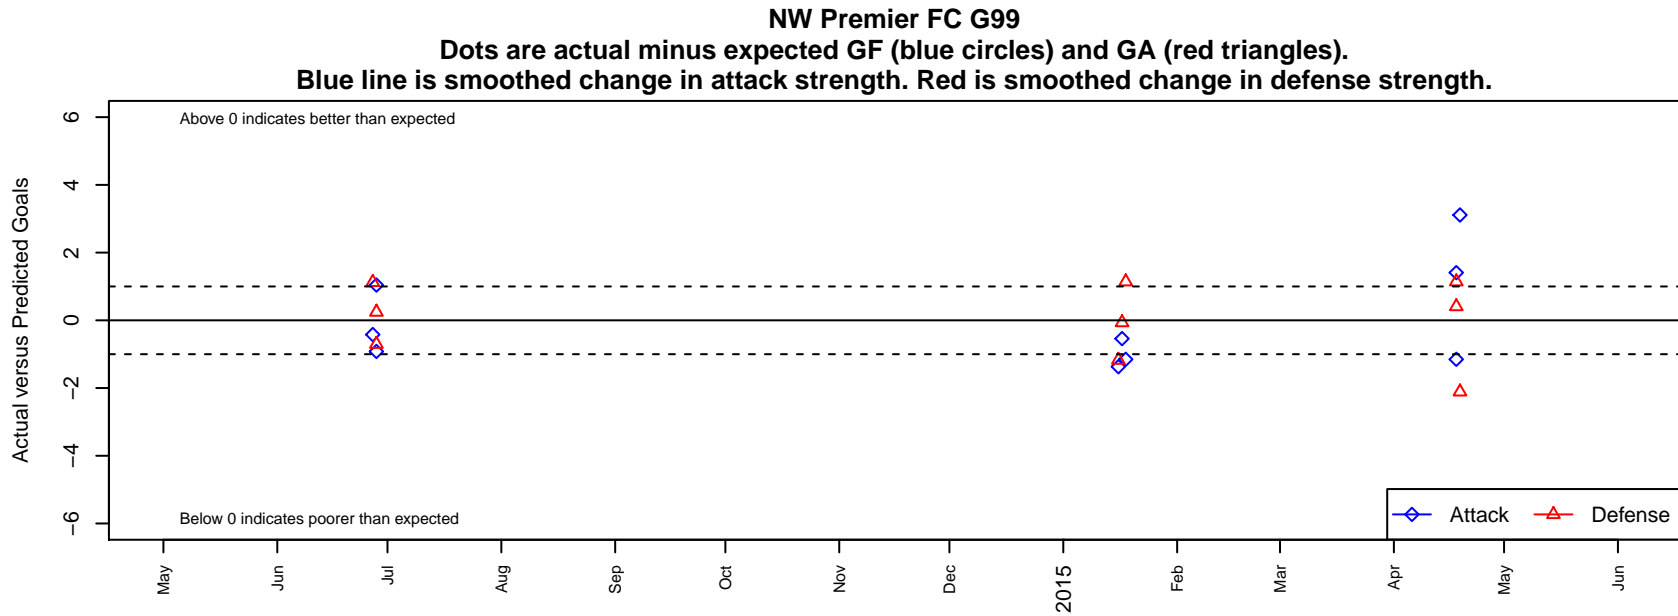

NW Premier FC G99

NW Premier FC
 Auburn, WA
 G99 total strength=1455
 attack=11.93 defense=7.83

alt names used:
 NWPFC
 NWPFC G99
 NORTHWEST PREMIER G99 (WA)

Venues played:
 2014 RVS Classic GU15
 2014 PacNW Winter Classic Premier U15
 2014 WA Cup GU15 Gold/Platinum U15

**attack and defense variance (black dot)
relative to other teams
and top 10 in region**

**attack and defense rating
relative to others at age
and all opponents in last 13 months**

**attack and defense rating
relative to others at age
and all opponents in last 13 months**

Performance relative to 13 month average

Performance relative to 13 month average

Distribution of opponents
 Red = Lose zone, Blue = Win zone, Green = Even
 Black line separates win/lose zones

lot. A=Neither has attack advantage, B=Opponent has both attack and defense advantage, C=Opponent has both attack and defense disadvantage, D=Both have