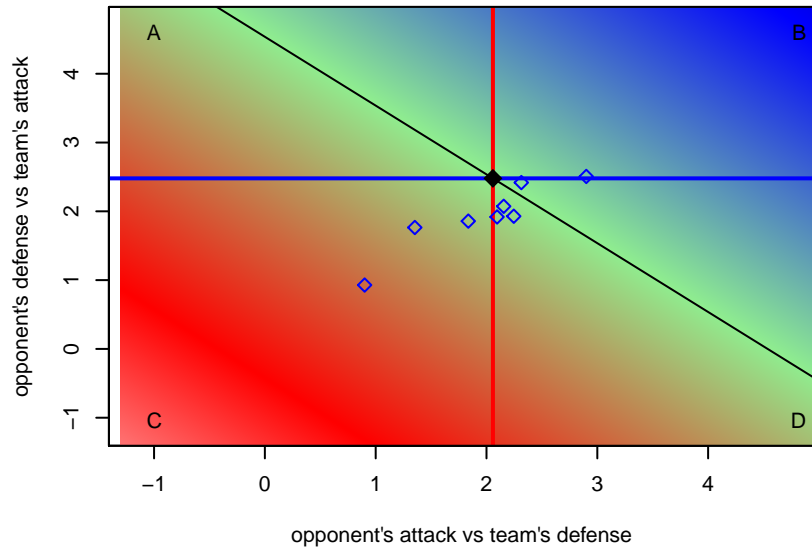

**attack and defense variance (black dot)
relative to other teams
and top 10 in region**

**attack and defense rating
relative to others at age
and all opponents in last 13 months**

**attack and defense rating
relative to others at age
and all opponents in last 13 months**

Performance relative to 13 month average

Performance relative to 13 month average

Distribution of opponents
 Red = Lose zone, Blue = Win zone, Green = Even
 Black line separates win/lose zones

lot. A=Neither has attack advantage, B=Opponent has both attack and defense advantage, C=Opponent has both attack and defense disadvantage, D=Both have